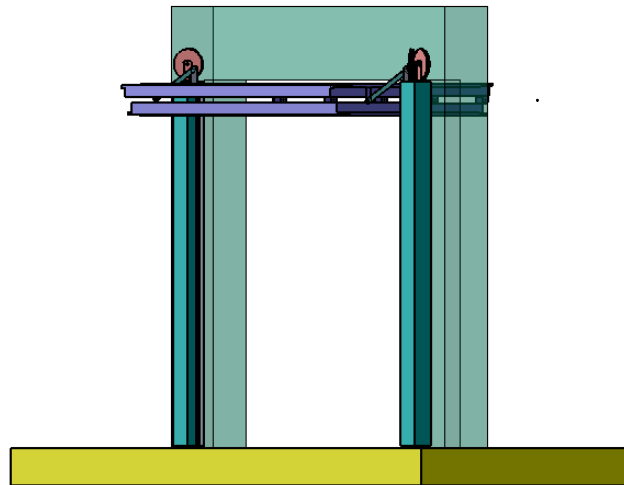

INSIDE VIEW - DOOR IN CLOSE POSITION

INSIDE VIEW - DOOR IN OPERATION

INSIDE VIEW - DOOR IN OPEN POSITION

*CONFIDENTIAL NOTE: This drawing and its designs, specifications and engineering information disclosed hereon are the property of Austral Monsoon and are not to be disseminated or reproduced without written consent. In accepting loan of this drawing, the recipient agrees to keep it and the matter disclosed hereon in confidence and not to use nor permit their use in any way detrimental to Austral Monsoon.*

SCALE NTS	AUSTRAL MONSOON INDUSTRIES PTY LTD 50 ORCHARDLEIGH STREET YENNORA NSW 2161 Telephone: (02) 9892 3188 Fax: (02) 9892 2167
DRAWN L. W	
DATE 9/12/10	NAME: AB100 BIFOLD DOOR DWG No: AB1001