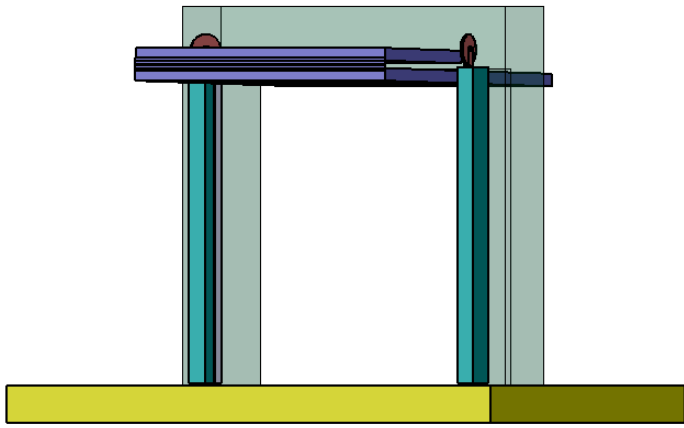

INSIDE VIEW - DOOR IN CLOSE POSITION

INSIDE VIEW - DOOR IN OPERATION

INSIDE VIEW - DOOR IN OPEN POSITION

CONFIDENTIAL NOTE: This drawing and its designs, specifications and engineering information disclosed hereon are the property of Austral Monsoon and are not to be disseminated or reproduced without written consent. In accepting loan of this drawing, the recipient agrees to keep it and the matter disclosed hereon in confidence and not to use nor permit their use in any way detrimental to Austral Monsoon.

SCALE NTS	AUSTRAL MONSOON INDUSTRIES PTY LTD 50 ORCHARDLEIGH STREET YENNORA NSW 2161 Telephone: (02) 9892 3188 Fax: (02) 9892 2167
DRAWN L. W	
DATE 9/12/10	NAME: AB200 BIFOLD OFFSET DOOR DWG No: AB2001