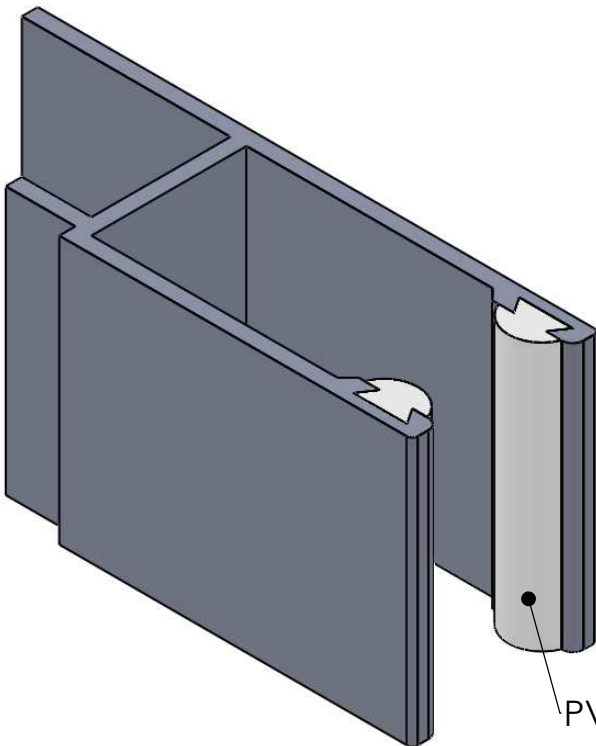

CRYSTAL GUIDE

PVC BUFFER

PANORAMA GUIDE

PVC BUFFER

PVC BUFFER

CLEARMASTER ALUMINIUM GUIDES

SCALE  
NTS

AUSTRAL MONSOON INDUSTRIES P/L  
50 Orchardleigh Street P.O Box 294  
Yennora, nsw, 2161 Fairfield, NSW, 2165  
Australia Australia