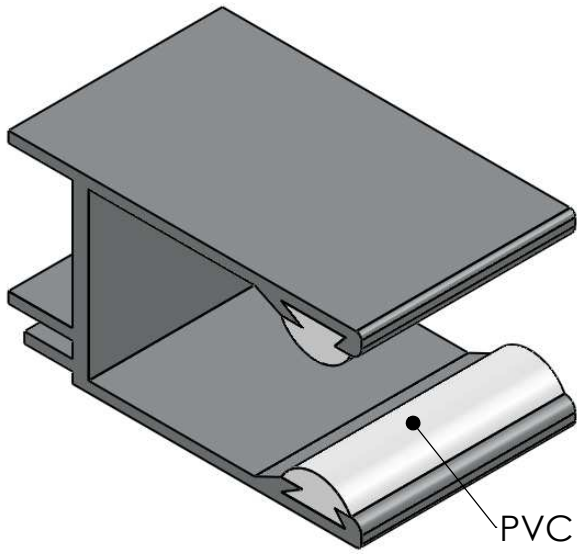

CRYSTAL GUIDE

PVC BUFFER

PANORAMA GUIDE

PVC BUFFER

PVC BUFFER

CLEARMASTER ALUMINIUM GUIDES

SCALE  
NTS

AUSTRAL MONSOON INDUSTRIES P/L  
50 Orchardleigh Street P.O Box 294  
Yennora, nsw, 2161 Fairfield, NSW, 2165  
Australia Australia