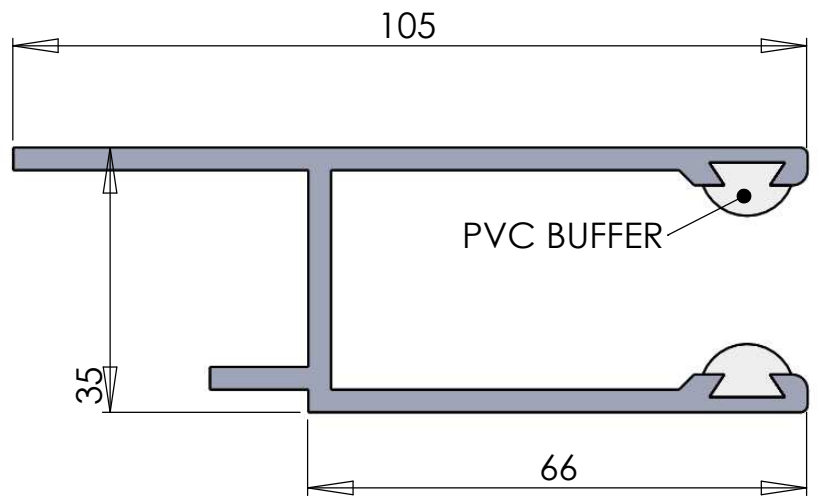

CRYSTAL GUIDE

PVC BUFFER

PANORAMA GUIDE

PVC BUFFER

PVC BUFFER

CLEARMASTER ALUMINIUM GUIDES

SCALE  
NTS

AUSTRAL MONSOON INDUSTRIES P/L  
50 Orchardleigh Street P.O Box 294  
Yennora, nsw, 2161 Fairfield, NSW, 2165  
Australia Australia