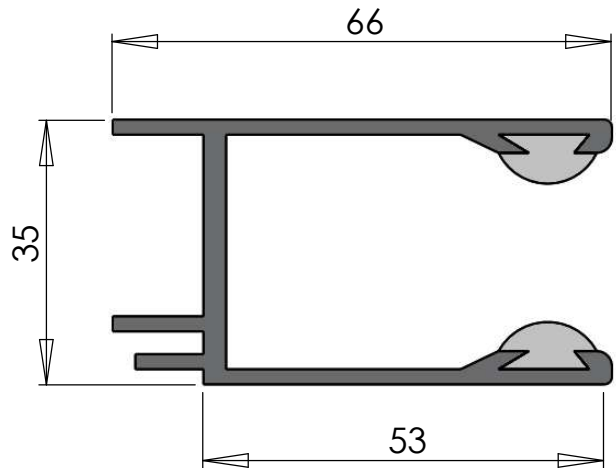

CRYSTAL GUIDE

PVC BUFFER

PANORAMA GUIDE

PVC BUFFER

PVC BUFFER

CLEARMASTER ALUMINIUM GUIDES

SCALE  
NTS

AUSTRAL MONSOON INDUSTRIES P/L  
50 Orchardleigh Street P.O Box 294  
Yennora, nsw, 2161 Fairfield, NSW, 2165  
Australia Australia

DRAWN  
H.P.LY

Phone: +612 9892 3188 Fax: +612 9892 2167

DATE  
20/09/10

DWG No: AMI-AL0024C

*CONFIDENTIAL NOTE: This drawing and its designs, specifications and engineering information disclosed hereon are the property of AUSTRAL MONSOON INDUSTRIES P/L and are not to be disseminated or reproduced without express written consent. The drawing is loaned in confidence and then only for consideration of the matter hereon. In accepting loan of this drawing, the recipient agrees to keep it and the matter disclosed hereon in confidence and not to use nor permit their use in any way detrimental to AUSTRAL MONSOON INDUSTRIES P/L.*