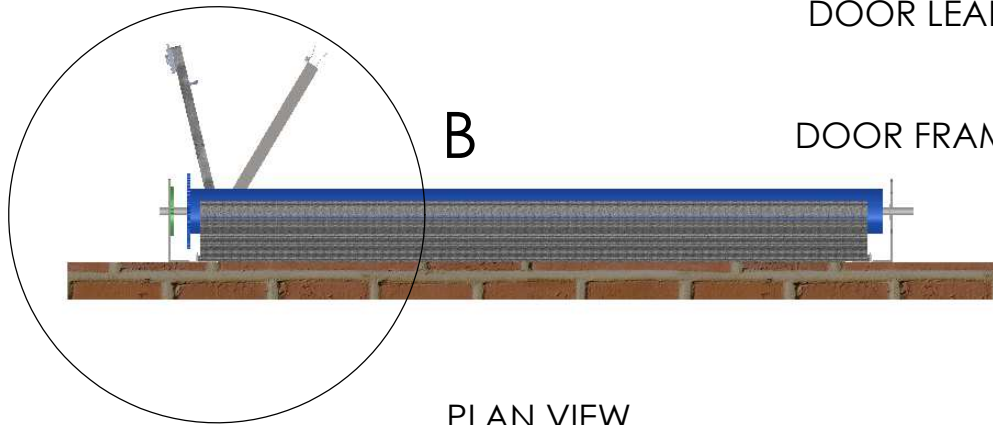

DETAIL B

STD NIGHT LATCH LOCK

DOOR LEAF

DOOR FRAME

HINGE

B

PLAN VIEW

WICKET GATE: TRADITIONAL - DOOR & FRAME OPEN IN

DOOR SIZE: SMALL - 1500mm X 500MM

LARGE: 1980mm X 800mm

STANDARD WICKET GATE CONFIGURATION

CONFIDENTIAL NOTE: This drawing and its designs, specifications and engineering information disclosed hereon are the property of AUSTRAL MONSOON INDUSTRIES P/L and are not to be disseminated or reproduced without express written consent. The drawing is loaned in confidence and then only for consideration of the matter hereon. In accepting loan of this drawing, the recipient agrees to keep it and the matter disclosed hereon in confidence and not to use nor permit their use in any way detrimental to AUSTRAL MONSOON INDUSTRIES P/L.