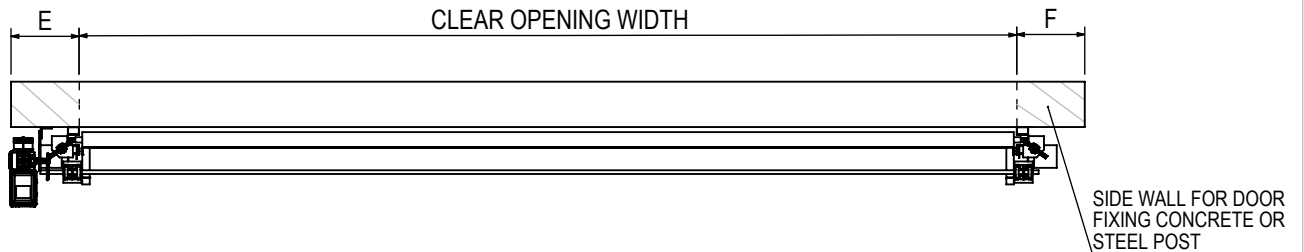

NOTE:

- 1) HEAD ROOM CAN BE REDUCED DEPENDING ON THE SIDE ROOM AVAILABLE
- 2) COUNTERWEIGHT COVERS ARE CUSTOM DESIGNED TO SUIT THE DOOR SIZE
- 3) MEASUREMENT (A),(B),(C),(D),(E) & (F) ARE FOR REFERENCE ONLY. CAN VARY DEPENDING ON DOOR SPECIFICATIONS

DOOR HEIGHT	A	B	C	D	E	F
2000	1100	200	900	450	400	290
3000	1600	200	1400	450	400	290
4000	2100	200	1900	450	400	290
5000	2600	200	2400	450	400	290