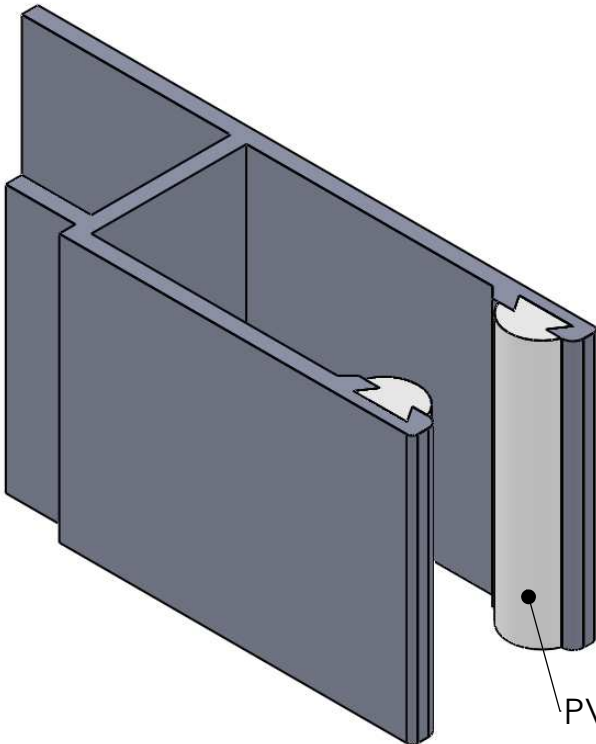

CRYSTAL GUIDE

PVC BUFFER

PANORAMA GUIDE

PVC BUFFER

PVC BUFFER

CLEARMASTER ALUMINIUM GUIDES

SCALE  
NTS

AUSTRAL MONSOON INDUSTRIES P/L  
50 Orchardleigh Street P.O Box 294  
Yennora, nsw, 2161 Fairfield, NSW, 2165  
Australia Australia