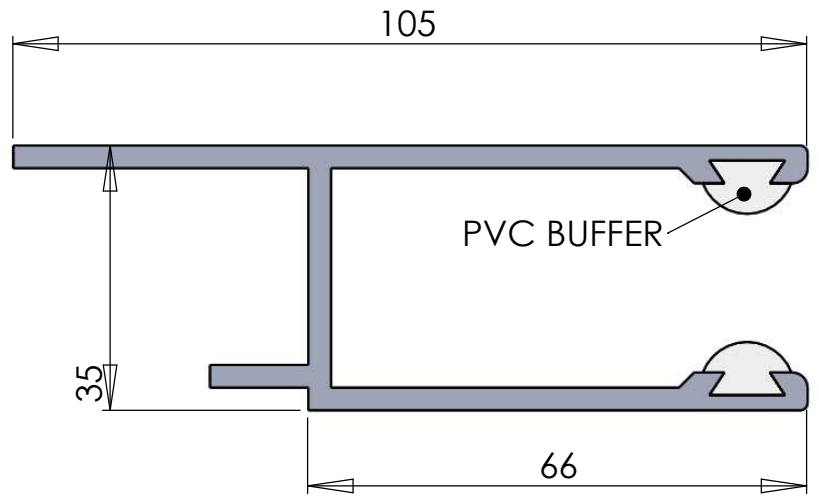

CRYSTAL GUIDE

PVC BUFFER

PANORAMA GUIDE

PVC BUFFER

PVC BUFFER

CLEARMASTER ALUMINIUM GUIDES

SCALE  
NTS

AUSTRAL MONSOON INDUSTRIES P/L  
50 Orchardleigh Street P.O Box 294  
Yennora, nsw, 2161 Fairfield, NSW, 2165  
Australia Australia