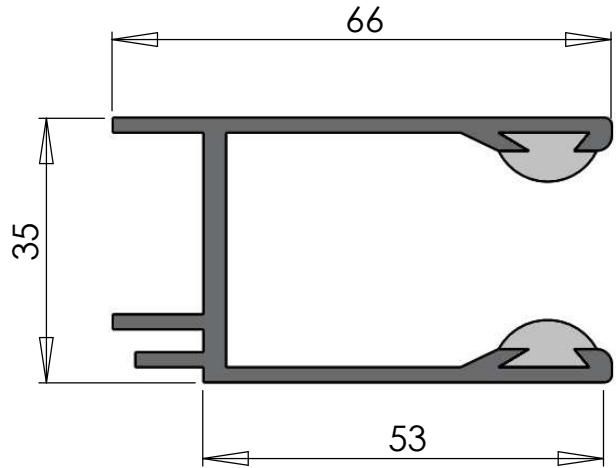

CRYSTAL GUIDE

PVC BUFFER

PANORAMA GUIDE

PVC BUFFER

PVC BUFFER

CLEARMASTER ALUMINIUM GUIDES

SCALE  
NTS

AUSTRAL MONSOON INDUSTRIES P/L  
50 Orchardleigh Street P.O Box 294  
Yennora, nsw, 2161 Fairfield, NSW, 2165  
Australia Australia

DRAWN  
H.P.LY

Phone: +612 9892 3188 Fax: +612 9892 2167

DATE  
20/09/10

DWG No: AMI-AL0024C

*CONFIDENTIAL NOTE: This drawing and its designs, specifications and engineering information disclosed hereon are the property of AUSTRAL MONSOON INDUSTRIES P/L and are not to be disseminated or reproduced without express written consent. The drawing is loaned in confidence and then only for consideration of the matter hereon. In accepting loan of this drawing, the recipient agrees to keep it and the matter disclosed hereon in confidence and not to use nor permit their use in any way detrimental to AUSTRAL MONSOON INDUSTRIES P/L.*