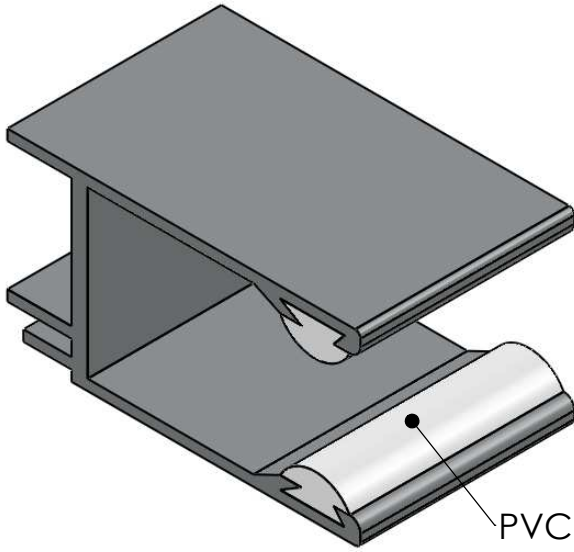

CRYSTAL GUIDE

PVC BUFFER

PANORAMA GUIDE

PVC BUFFER

PVC BUFFER

CLEARMASTER ALUMINIUM GUIDES

SCALE  
NTS

AUSTRAL MONSOON INDUSTRIES P/L  
50 Orchardleigh Street P.O Box 294  
Yennora, nsw, 2161 Fairfield, NSW, 2165  
Australia Australia