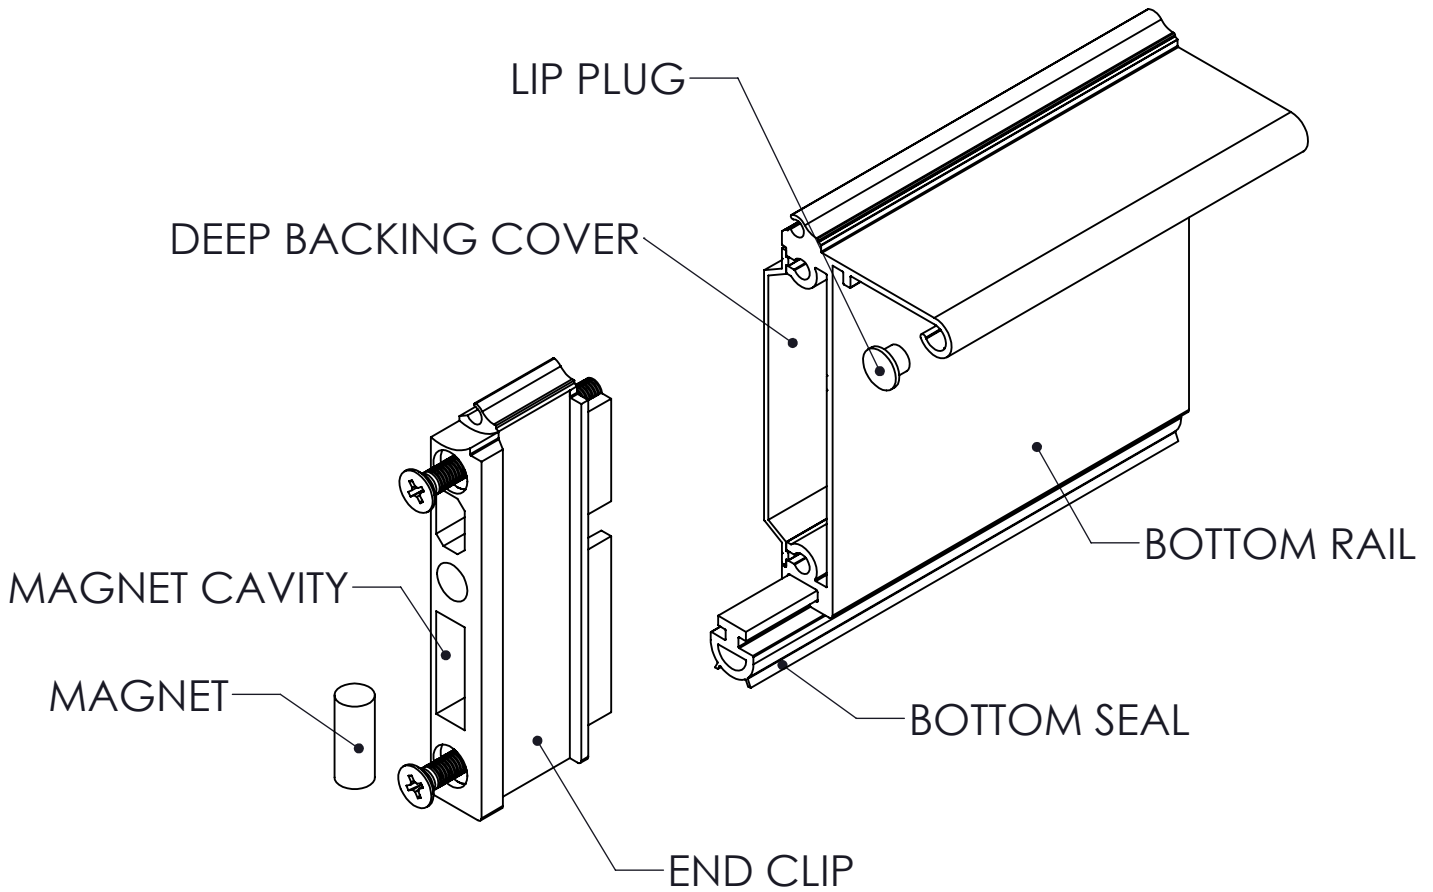

N35 - BOTTOM RAIL

N35 - BOTTOM RAIL

SCALE
NTS

MONSOON INDUSTRIES PTY LTD

50 Orchardleigh Street P.O. Box 294
Yennora, nsw, 2161 Fairfield, NSW, 2165
Australia Australia

DRAWN
H.P.LY

Phone: +612 9892 3188 Fax: +612 9892 2167

DATE
13/03/13

DWG/Part No: N35 - BOTTOM RAIL

CONFIDENTIAL NOTE: This drawing and its designs, specifications and engineering information disclosed hereon are the property of MONSOON INDUSTRIES PTY LTD and are not to be disseminated or reproduced without express written consent. The drawing is loaned in confidence and then only for consideration of the matter hereon. In accepting loan of this drawing, the recipient agrees to keep it and the matter disclosed hereon in confidence and not to use nor permit their use in any way detrimental to MONSOON INDUSTRIES PTY LTD.