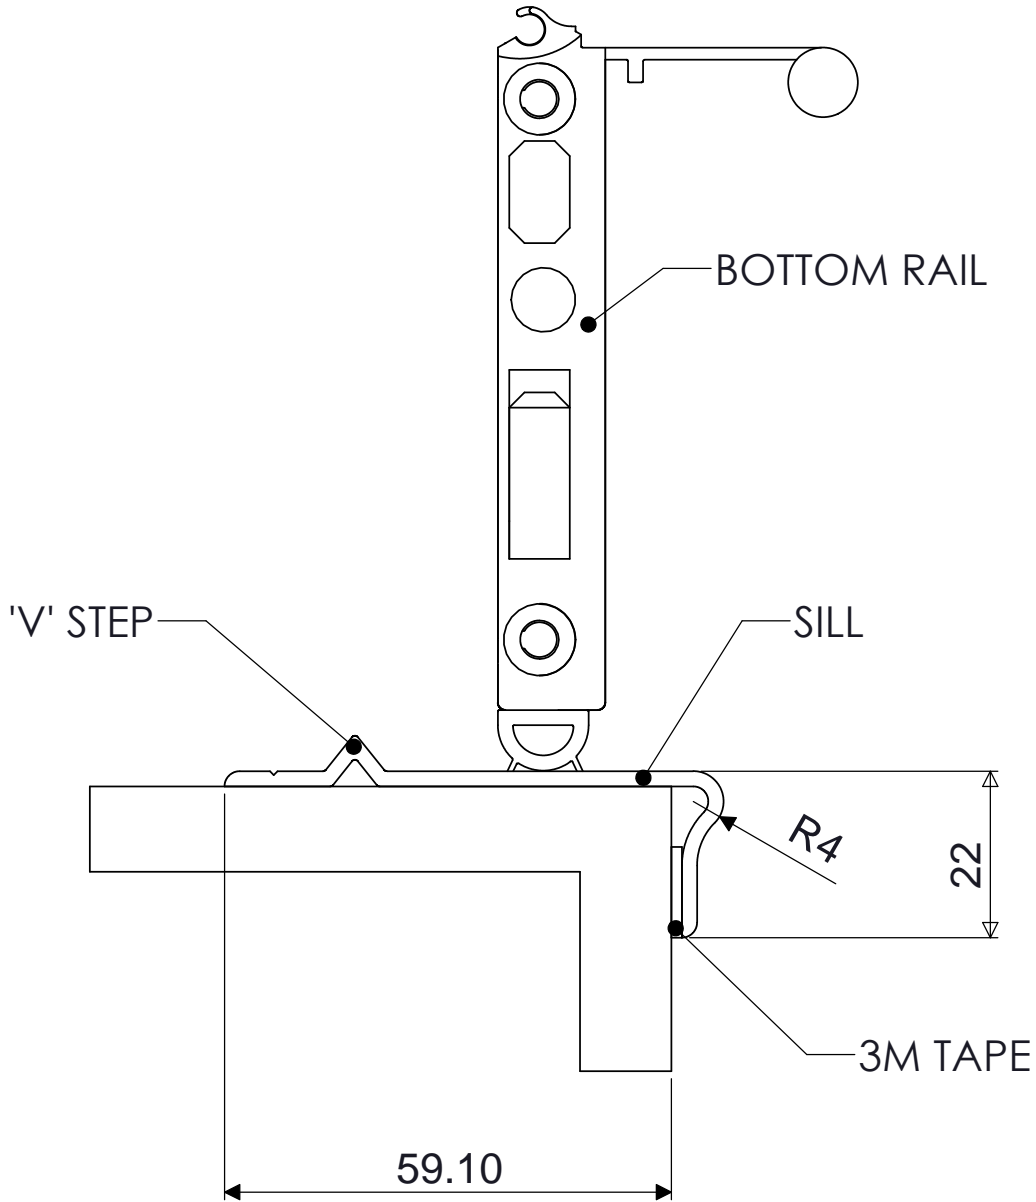

# N35 - SILL

N35 - SILL

SCALE  
NTS

MONSOON INDUSTRIES PTY LTD

50 Orchardleigh Street  
Yennora, nsw, 2161  
Australia

P.O Box 294  
Fairfield, NSW, 2165  
Australia

*CONFIDENTIAL NOTE: This drawing and its designs, specifications and engineering information disclosed hereon are the property of MONSOON INDUSTRIES PTY LTD and are not to be disseminated or reproduced without express written consent. The drawing is loaned in confidence and then only for consideration of the matter hereon. In accepting loan of this drawing, the recipient agrees to keep it and the matter disclosed hereon in confidence and not to use nor permit their use in any way detrimental to MONSOON INDUSTRIES PTY LTD.*

DRAWN  
H.P.LY

Phone: +612 9892 3188 Fax: +612 9892 2167

DATE  
13/03/13

DWG/Part No:

N35 - SILL