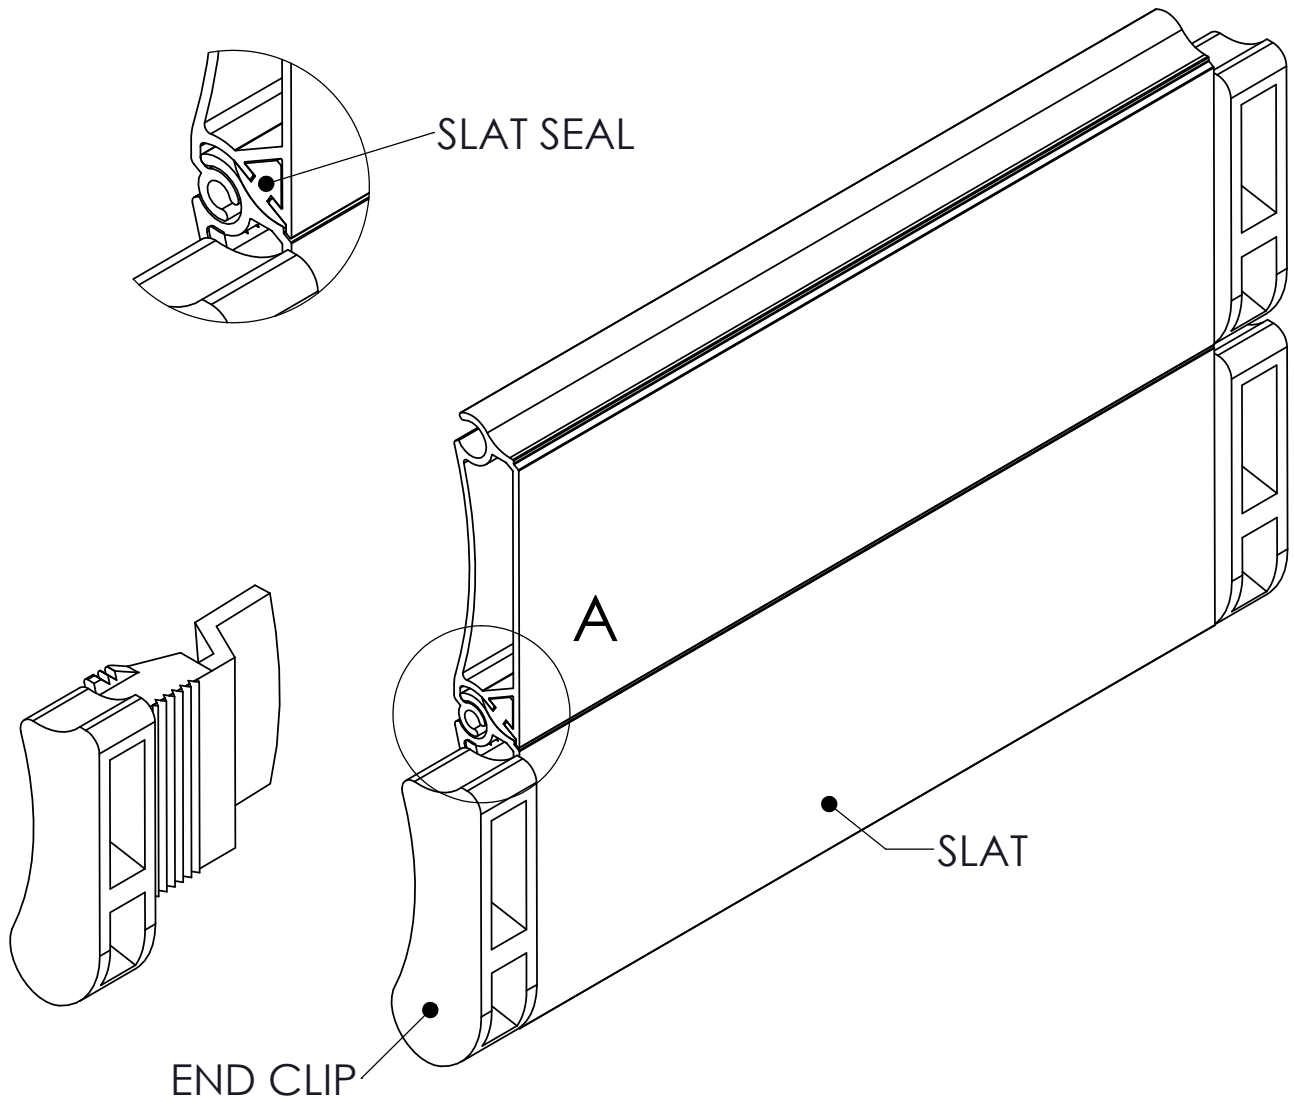

N35 - SLATS

N35 - SLATS

SCALE
NTS

MONSOON INDUSTRIES PTY LTD

50 Orchardleigh Street
Yennora, nsw, 2161
Australia

P.O Box 294
Fairfield, NSW, 2165
Australia

CONFIDENTIAL NOTE: This drawing and its designs, specifications and engineering information disclosed hereon are the property of MONSOON INDUSTRIES PTY LTD and are not to be disseminated or reproduced without express written consent. The drawing is loaned in confidence and then only for consideration of the matter hereon. In accepting loan of this drawing, the recipient agrees to keep it and the matter disclosed hereon in confidence and not to use nor permit their use in any way detrimental to MONSOON INDUSTRIES PTY LTD.

DRAWN
H.P.LY

Phone: +612 9892 3188 Fax: +612 9892 2167

DATE
13/03/13

DWG/Part No:

N35 - SLATS